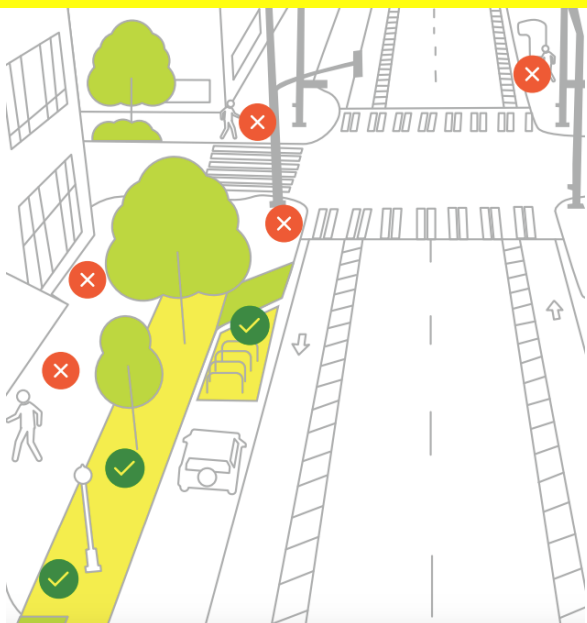

## WANT TO USE ME? IT'S AS EASY AS 1, 2, 3:

- 1) Download LimeBike from the  App Store or on  Google Play.
- 2) Scan my QR Code with the app to unlock me and start your ride. Your first ride is always free!
- 3) Arrive at your destination, then slide and secure my lock. When you hear my distinct LimeBike melody 🎵, your ride is complete!\*\*

## \*\* Properly Park Your LimeBike

PLEASE BE MINDFUL:

ALWAYS USE MY KICKSTAND TO PARK ME UPRIGHT, AVOIDING WALKWAYS, DRIVEWAYS, AND DOORWAYS.

AND THANK YOU!